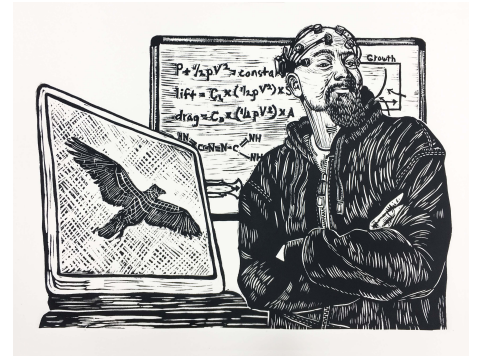

Zenka

- #151- Ink *EEG Takes Flight*, 2016
linoprint with augmented reality overlay
20" h x 26" w
Courtesy of the Artist

- #153- Clay *Gameface Labs Mark V*, 2016
Raku, glass and wire
16.5" h x 12.5" w x 8" d
Courtesy of the Artist